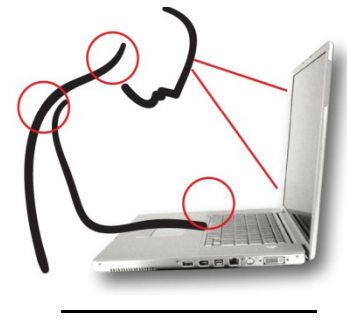

M-TECH
Laptop Lounge

Lap Lounge

with USB cooling fan

increases viewing comfort

protection from laptop heat

improves laptop performance

cool and comfortable computing
on the couch, on the bed, on the
floor, on your lap ... on the go!

highest position

lowest position

(4) height adjustments

M-TECH
Laptop
Lounge

Lap Lounge
with USB cooling fan

Technical Specifications

Product Name	Lap Lounge With Integrated USB Fan
Model Number	XB-1010-xx
Certifications	CE and FCC Class B
Cooling Fan Type	11 blade blower fan
Cooling Fan MTBF	30,000 hours
Cooling Fan Power Source	powered via laptop USB port, USB power cable included
Height Settings (inches above surface)	1.5 inches, 2.7 inches, 3.5 inches and 4.1 inches
Typing Angle Comfort Settings	4 degree, 9 degree, 12 degree and 16 degree angles
Weight	2 lbs (.91 kg)
Dimensions in Inches	17" (w) x 13.75" (d) x 1.5" (h) / 4.1" (h)
Dimensions in Millimeters	432mm (w) x 350mm (d) x 38mm (h) / 104mm (h)
Warranty	1 year
Physical Laptop Compatibility	Universal, including 19" laptops

WHY TO BUY

- **protects your health and comfort**– the ultra comfortable, personally adaptable Lap Lounge promotes proper head, neck, shoulder and wrist postures to reduce body strains, aches and pains
- **laptop runs cooler**– using a laptop in your lap, on a bed, in a chair or on the floor can suffocate the system, causing overheating and reduced processing speeds. The Lap Lounge eliminates the damaging effects of heat build up by bathing your computer in cool, ambient air.
- **universal** – the Lap Lounge is compatible with all makes and models of laptops including systems with 19" screens