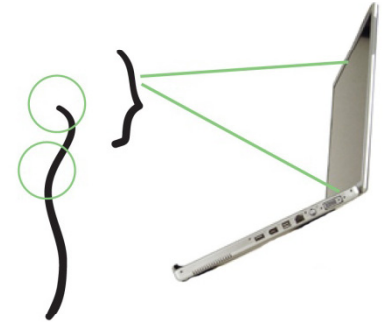

M-TECH
Laptop Lounge

Lap Lounge

with USB cooling fan

increases viewing comfort

protection from laptop heat

improves laptop performance

cool and comfortable computing
on the couch, on the bed, on the
floor, on your lap ... on the go!

highest position

lowest position

(4) height adjustments

M-TECH
Laptop
Lounge

Lap Lounge
with USB cooling fan

Technical Specifications

Product Name	Lap Lounge With Integrated USB Fan
Model Number	XB-1010-xx
Certifications	CE and FCC Class B
Cooling Fan Type	11 blade blower fan
Cooling Fan MTBF	30,000 hours
Cooling Fan Power Source	powered via laptop USB port, USB power cable included
Height Settings (inches above surface)	1.5 inches, 2.7 inches, 3.5 inches and 4.1 inches
Typing Angle Comfort Settings	4 degree, 9 degree, 12 degree and 16 degree angles
Weight	2 lbs (.91 kg)
Dimensions in Inches	17" (w) x 13.75" (d) x 1.5" (h) / 4.1" (h)
Dimensions in Millimeters	432mm (w) x 350mm (d) x 38mm (h) / 104mm (h)
Warranty	1 year
Physical Laptop Compatibility	Universal, including 19" laptops