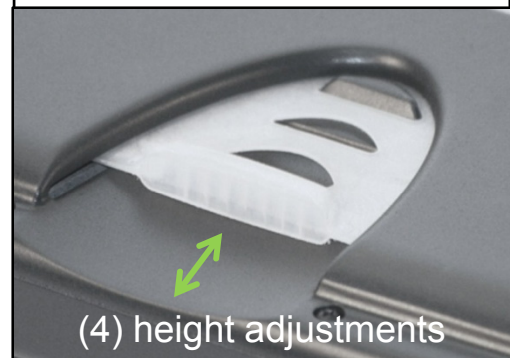

highest position

lowest position

(4) height adjustments

M-TECH
Laptop
Lounge

Lap Lounge
with USB cooling fan

Technical Specifications

Product Name	Lap Lounge With Integrated USB Fan
Model Number	XB-1010-xx
Certifications	CE and FCC Class B
Cooling Fan Type	11 blade blower fan
Cooling Fan MTBF	30,000 hours
Cooling Fan Power Source	powered via laptop USB port, USB power cable included
Height Settings (inches above surface)	1.5 inches, 2.7 inches, 3.5 inches and 4.1 inches
Typing Angle Comfort Settings	4 degree, 9 degree, 12 degree and 16 degree angles
Weight	2 lbs (.91 kg)
Dimensions in Inches	17" (w) x 13.75" (d) x 1.5" (h) / 4.1" (h)
Dimensions in Millimeters	432mm (w) x 350mm (d) x 38mm (h) / 104mm (h)
Warranty	1 year
Physical Laptop Compatibility	Universal, including 19" laptops